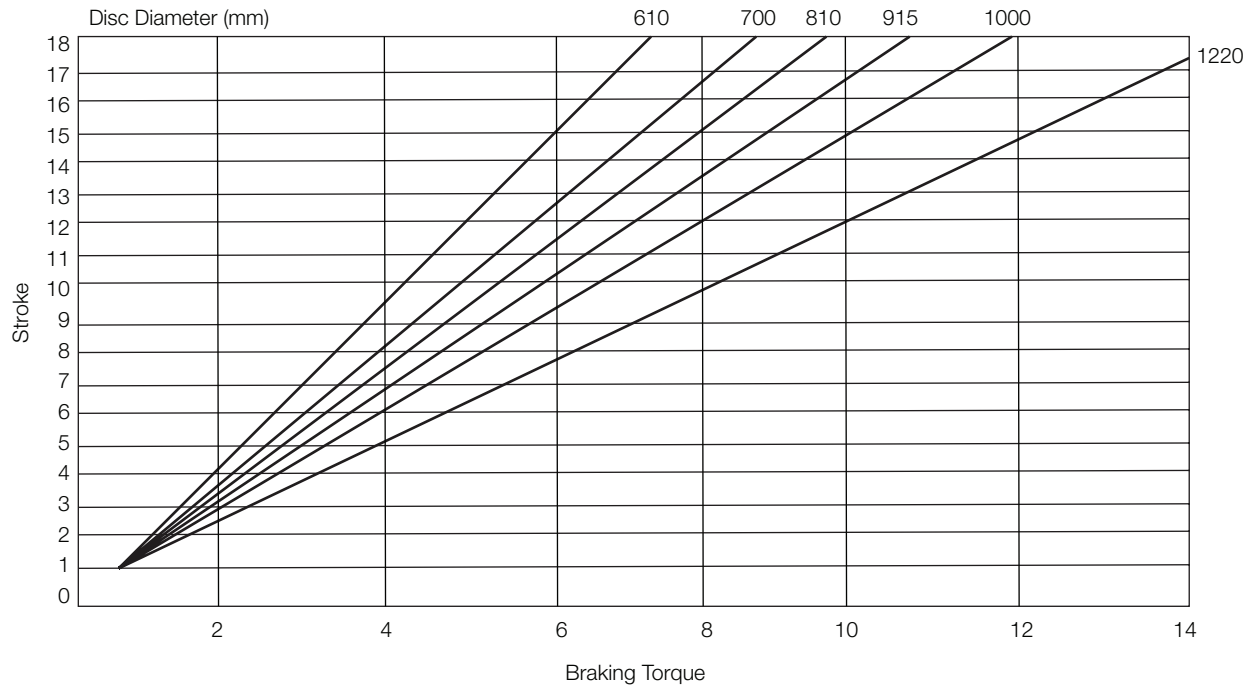

**GMRW Disc Brake Caliper Mechanically Applied, Hand Operated**

Nominal dimensions given.

**Monitoring Switches Optional**